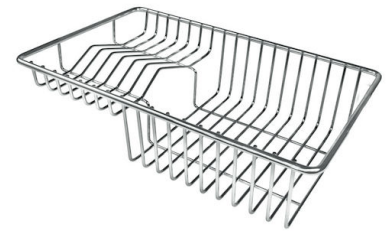

Basket 3,5" waste fitting The drain is equipped with a large 3.5" drain, with the practical basket cap that prevents the discharge of solid parts.

Deep bowls This bowls reach an important depth, over 20 cm, thanks to the advanced production technology, that can be offer great capiciency and practicity in all the washing operations.

Small radius Bowls with squared shapes with a modern design and an increased capacity, for a minimal aesthetics connected with an extreme practicity.

TECHNICAL DATA

OPTIONAL ACCESSORIES

Cestello inox
8612 000

Glass chopping board
8631 300

HPDE Chopping board
8657 001

HPDE Twin chopping board
8644 101

Stainless steel plate rack
8100 154

Stainless steel plate rack
8100 303
* only in combination with the accessory
8644 101

Stainless steel plate rack
8100 201

White bowl
8153 100

**Graters kit with ring-holder and
food collection tray**
8159 101
* only in combination with the accessory
8644 101

Stainless steel perforated tray
8151 000
* only in combination with the accessory
8644 101